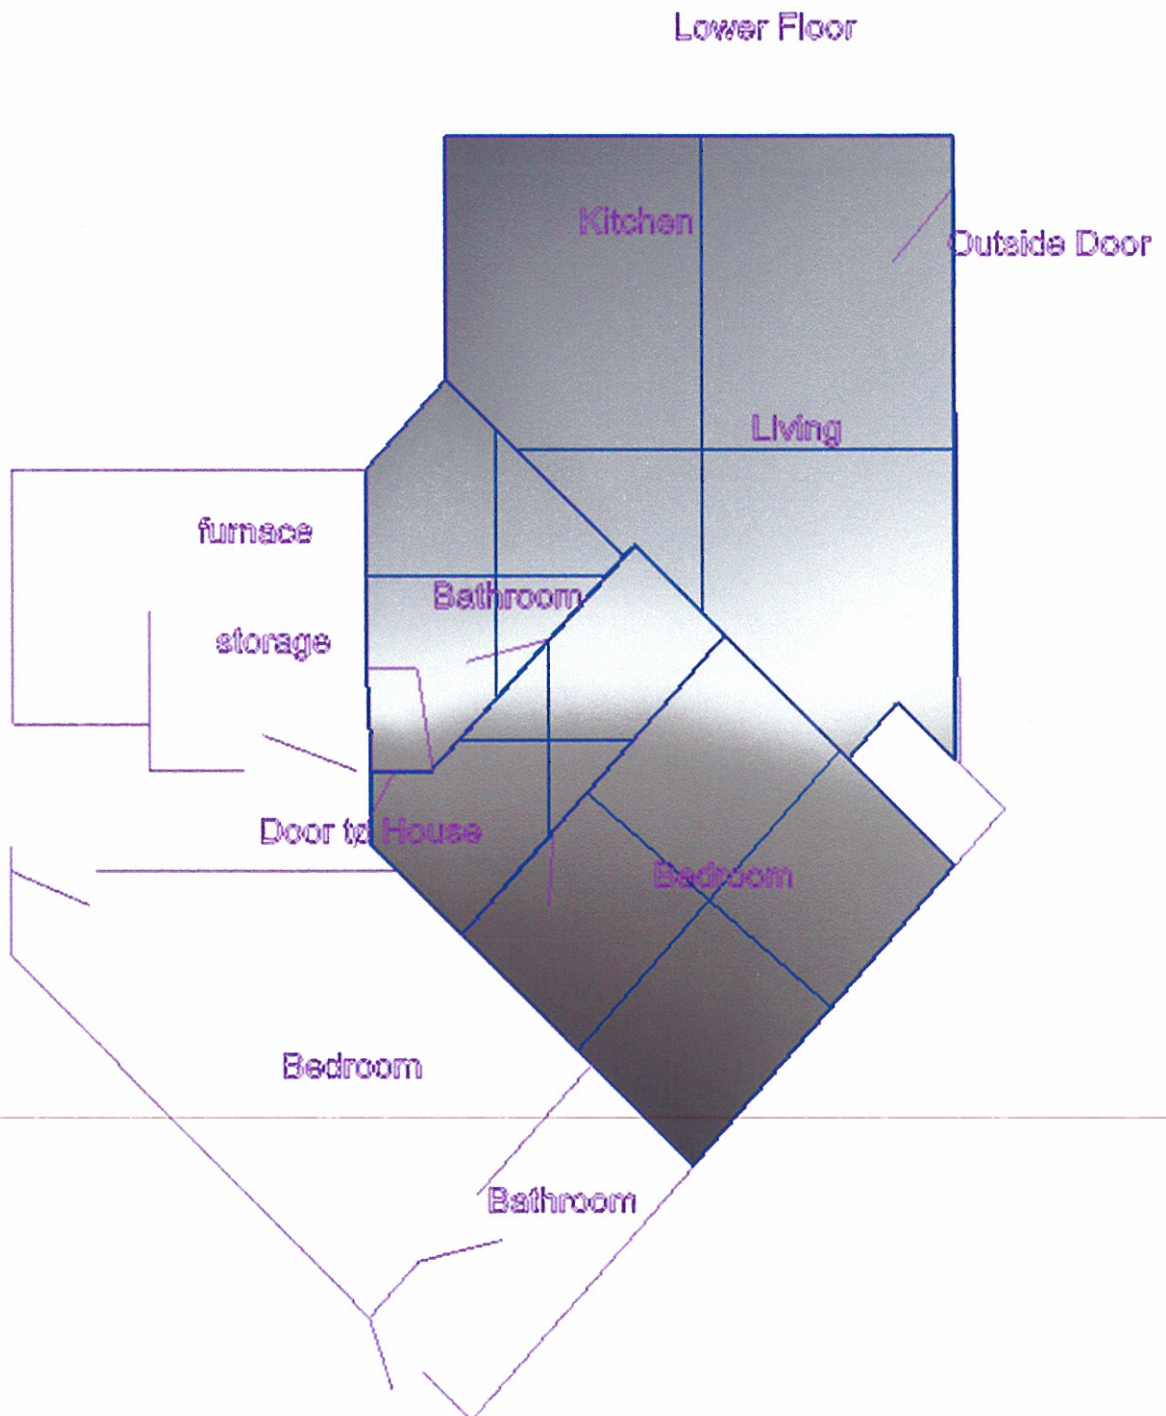

4437 E. Mercer Way

Lower Floor

ADU is the shaded area

4437 E. Mercer Way

Lower Floor
Dimensions in Feet

4437 E. Mercer Way

Upper Floor & Grounds

Dimensions in Feet

Entrance to ADU is here on Ground Floor Level

4437 E. Mercer Way

Upper Floor
Dimensions in Feet