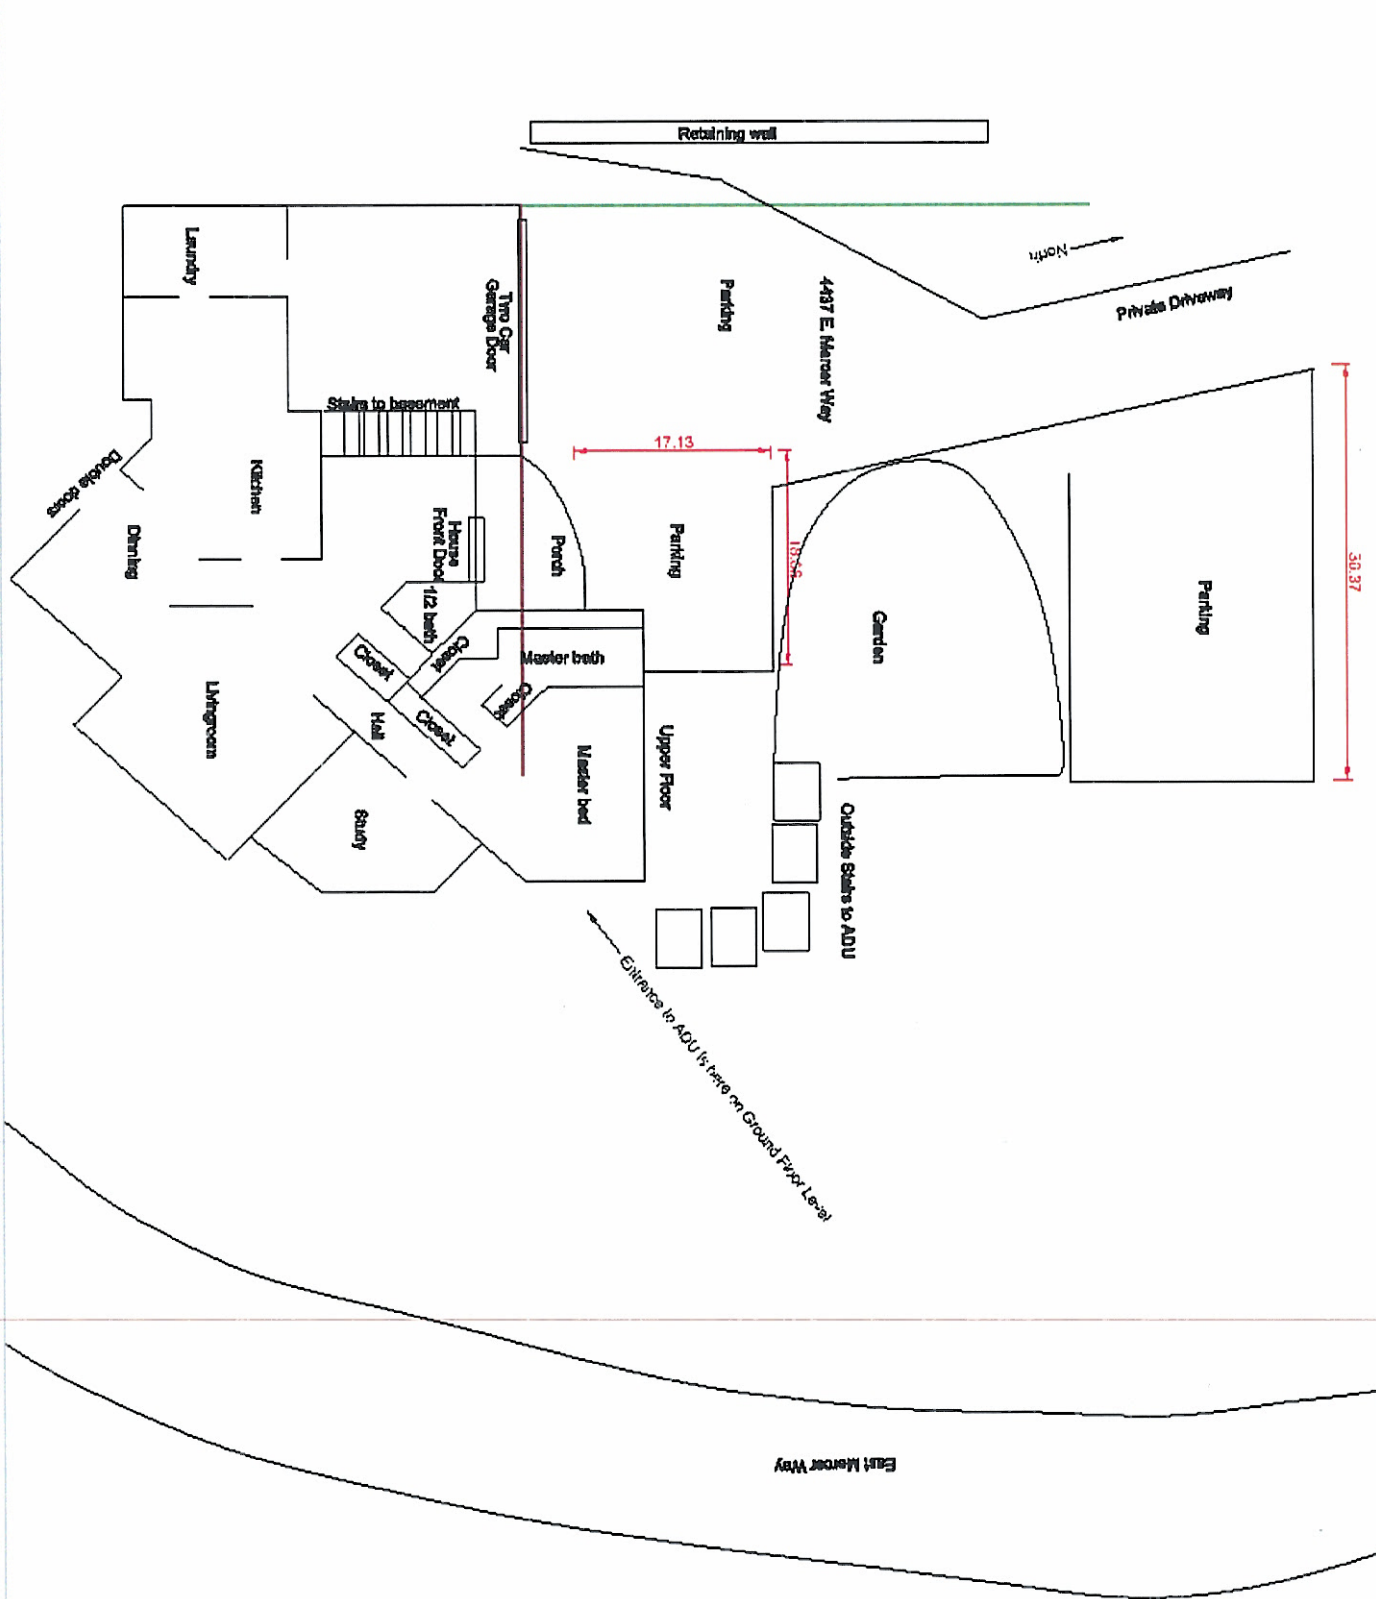

4437 E. Mercer Way

Lower Floor

ADU is the shaded area

4437 E. Mercer Way

Lower Floor
Dimensions in Feet

4437 E. Mercer Way

Upper Floor & Grounds

Dimensions in Feet

Entrance to ADU is here on Ground Floor Level

4437 E. Mercer Way

Upper Floor
Dimensions in Feet