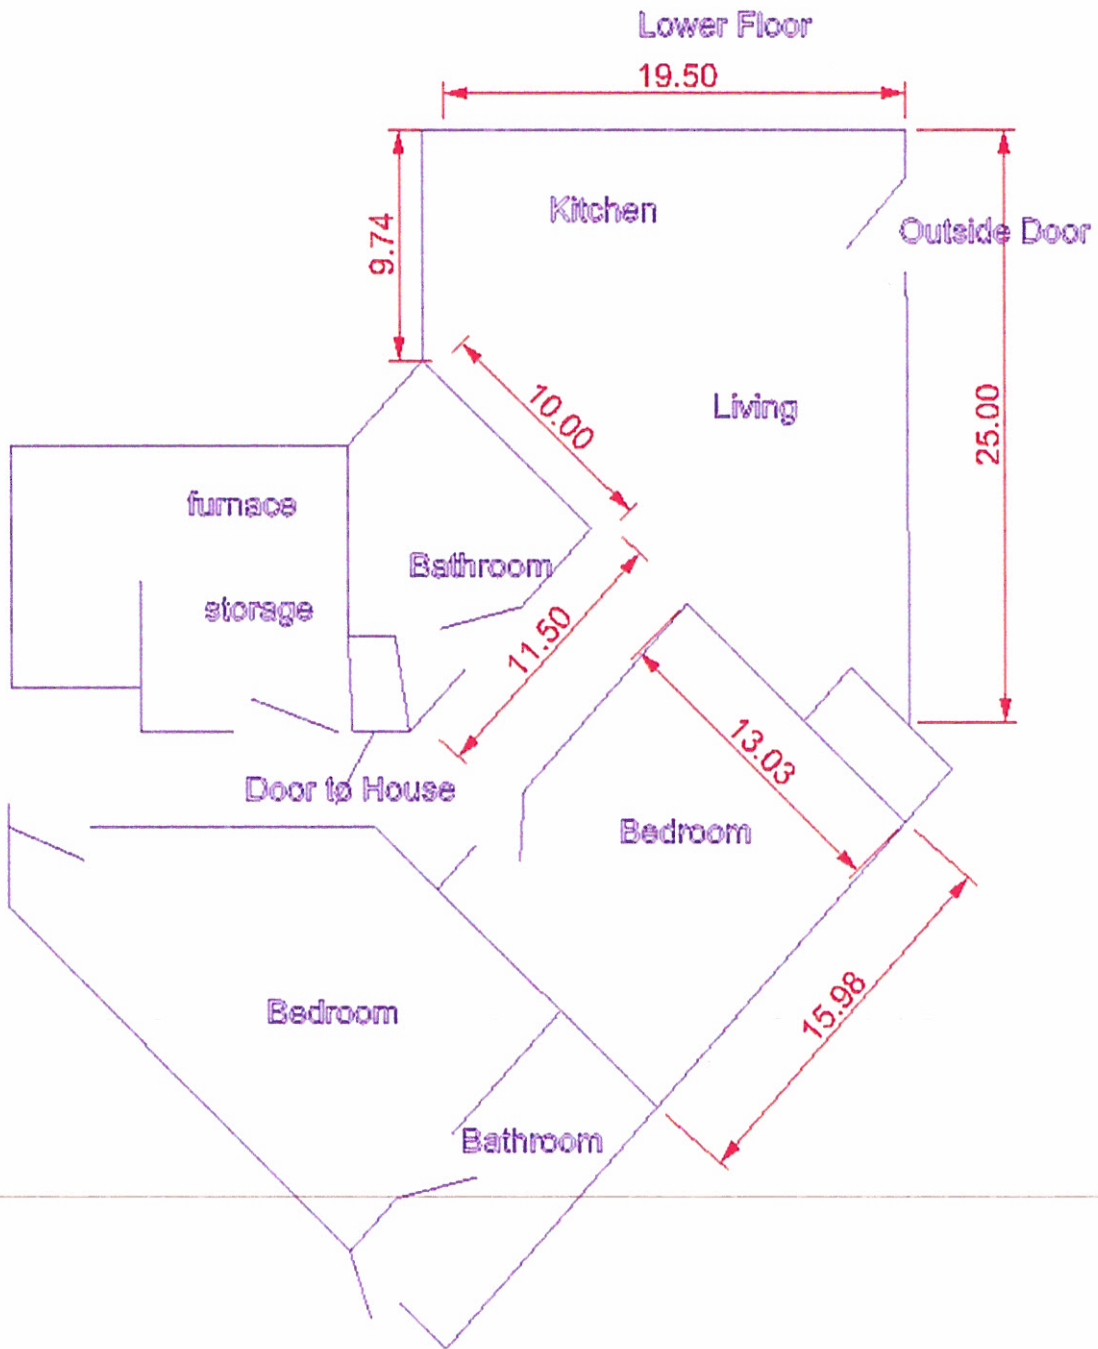

4437 E. Mercer Way

Lower Floor

ADU is the shaded area

4437 E. Mercer Way

Lower Floor
Dimensions in Feet

4437 E. Mercer Way

Upper Floor & Grounds

Dimensions in Feet

Entrance to ADU is here on Ground Floor Level

4437 E. Mercer Way

Upper Floor
Dimensions in Feet